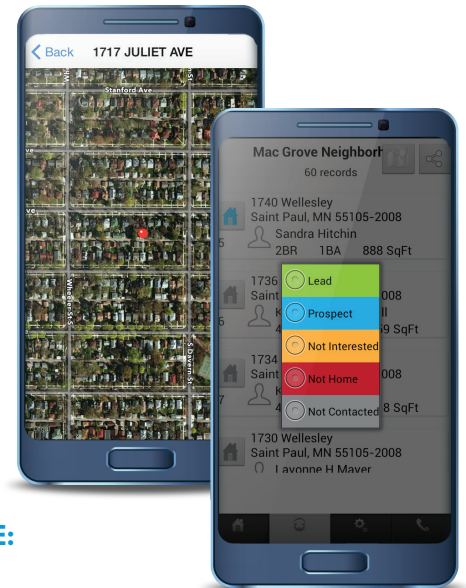

## The Real Walking Farm

Is Available Exclusively Through ...

TICOR ELITE - The Ticor Online Mobile Tool

**Ticor Elite is a revolutionary new app that lets you pull walking farms on the go!** Along with real time stats, this powerful tool shows the count and farm turnover. Ticor Elite combines both our walking farm and our profile app all-in-one, allowing you to maximize your productivity on the go!

## Be productive **ON THE GO!**

### EASIEST & MOST FUNCTIONAL WALKING FARM

- Draw the boundaries of your farm
- Categorize and Tag your properties in List View and Map View
- One-click Property Detail View
- Ability to export Farms

### NEW REPORT LANDING VIEW

**Walk Order:** Create a path in your farm start to finish on the map, which will order the list for easy walking.

**List View** shows snapshots of properties with high-level information and visual indicators.